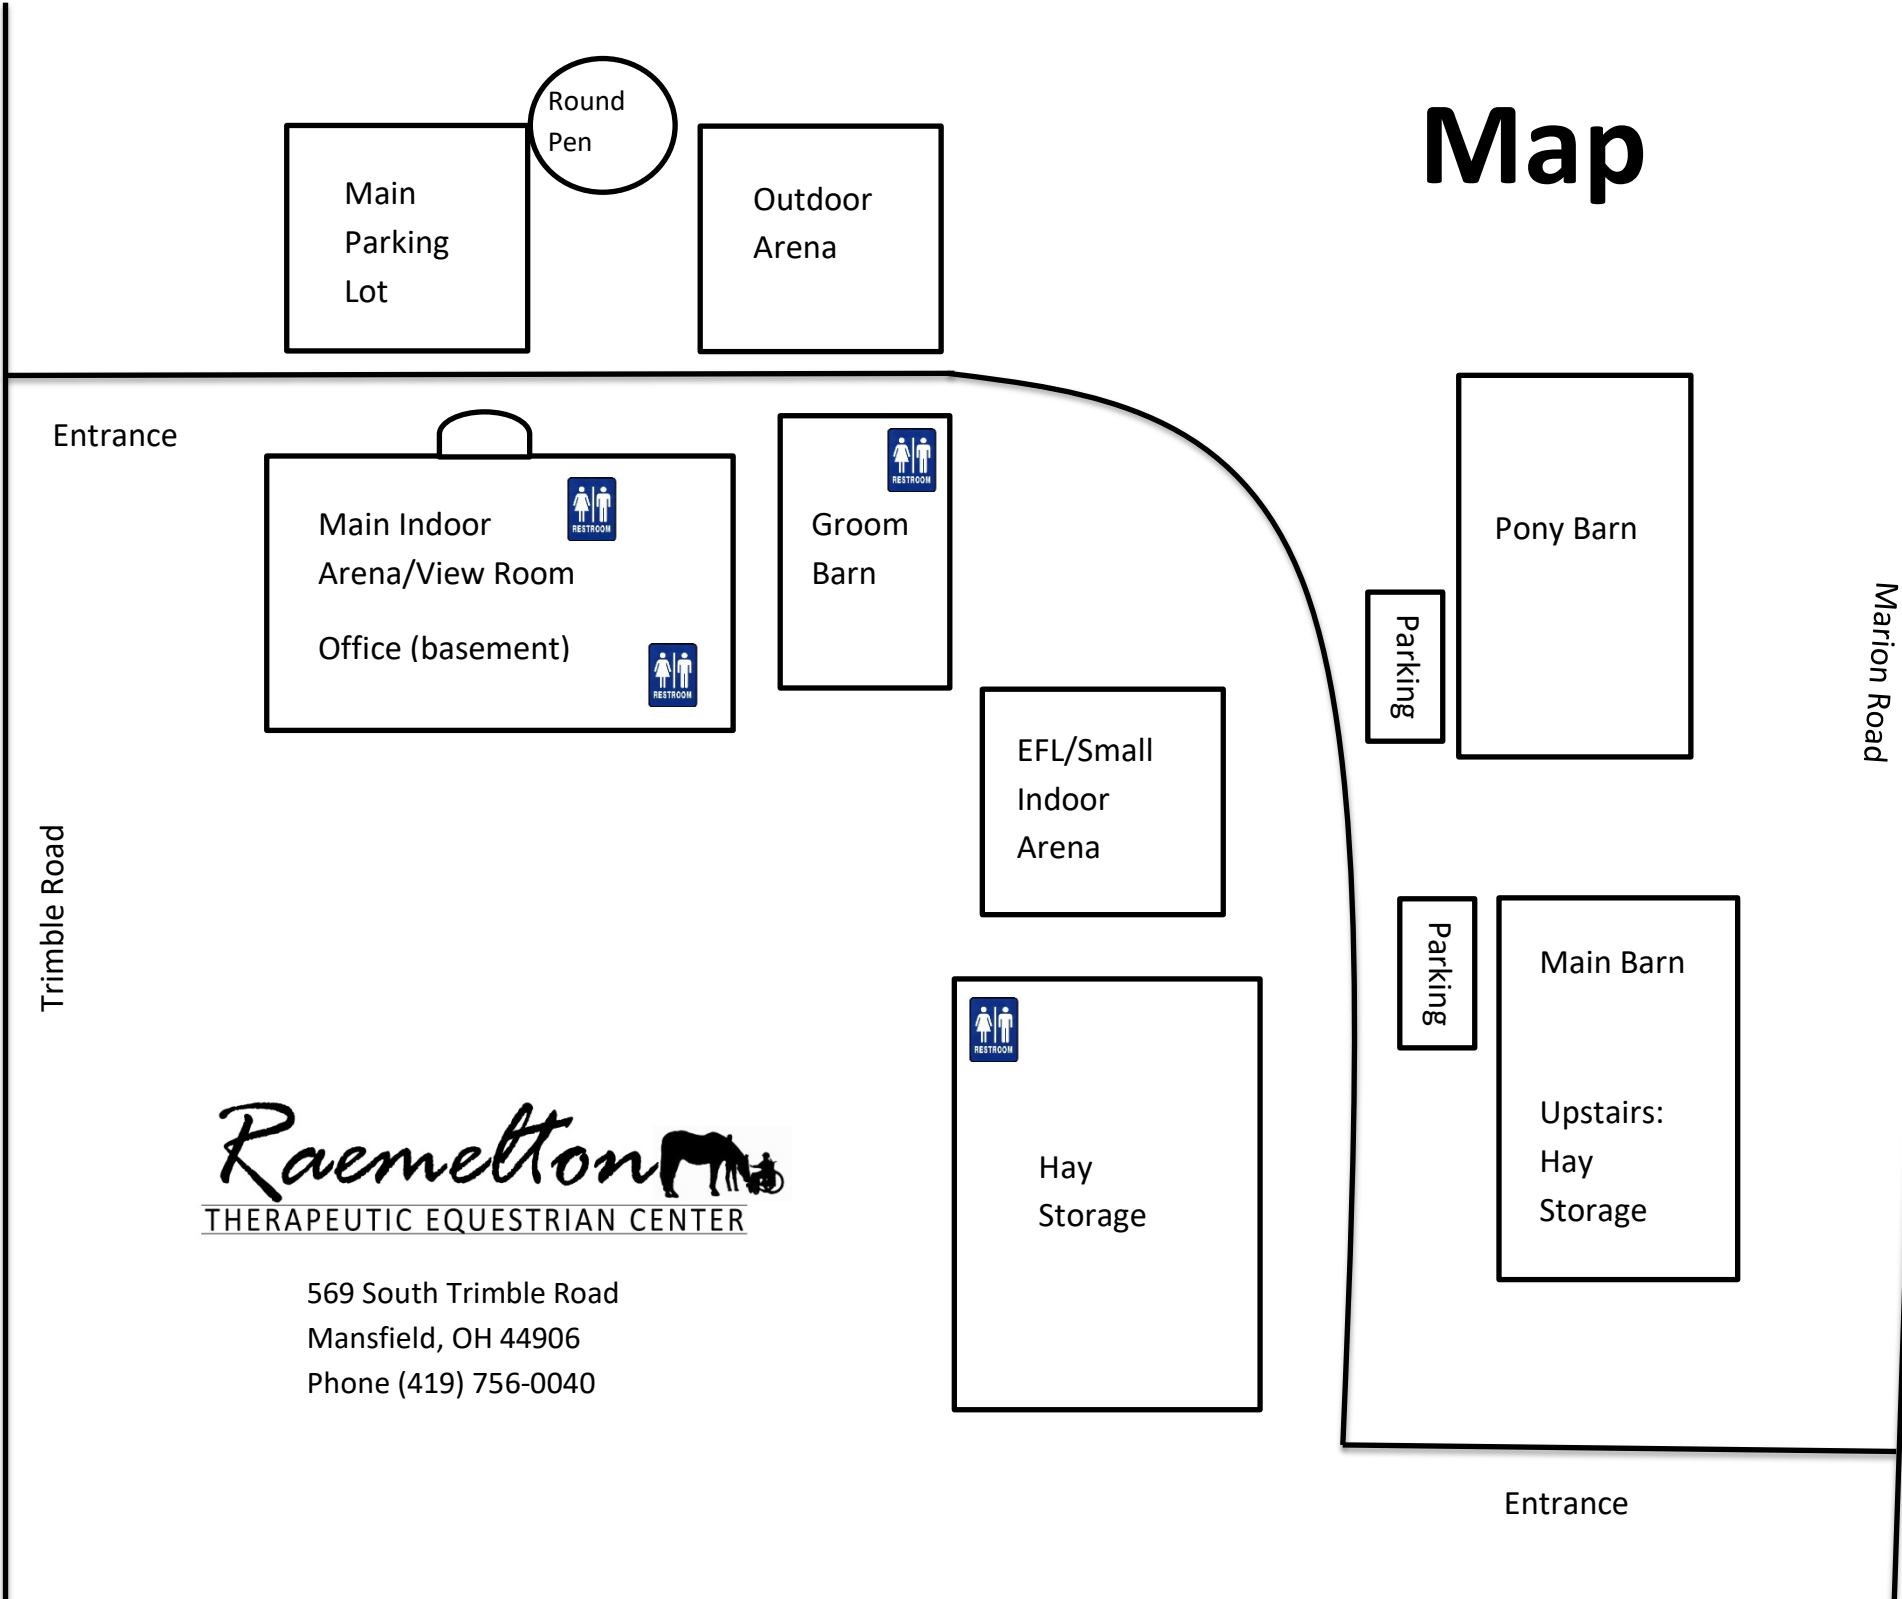

Map

Entrance

Main
Parking
Lot

Round
Pen

Outdoor
Arena

Main Indoor
Arena/View Room
Office (basement)

Groom
Barn

EFL/Small
Indoor
Arena

Hay
Storage

Pony Barn

Main Barn

Upstairs:
Hay
Storage

Parking

Parking

Entrance

Trimble Road

Marion Road

Raemelton
THERAPEUTIC EQUESTRIAN CENTER

569 South Trimble Road
Mansfield, OH 44906
Phone (419) 756-0040